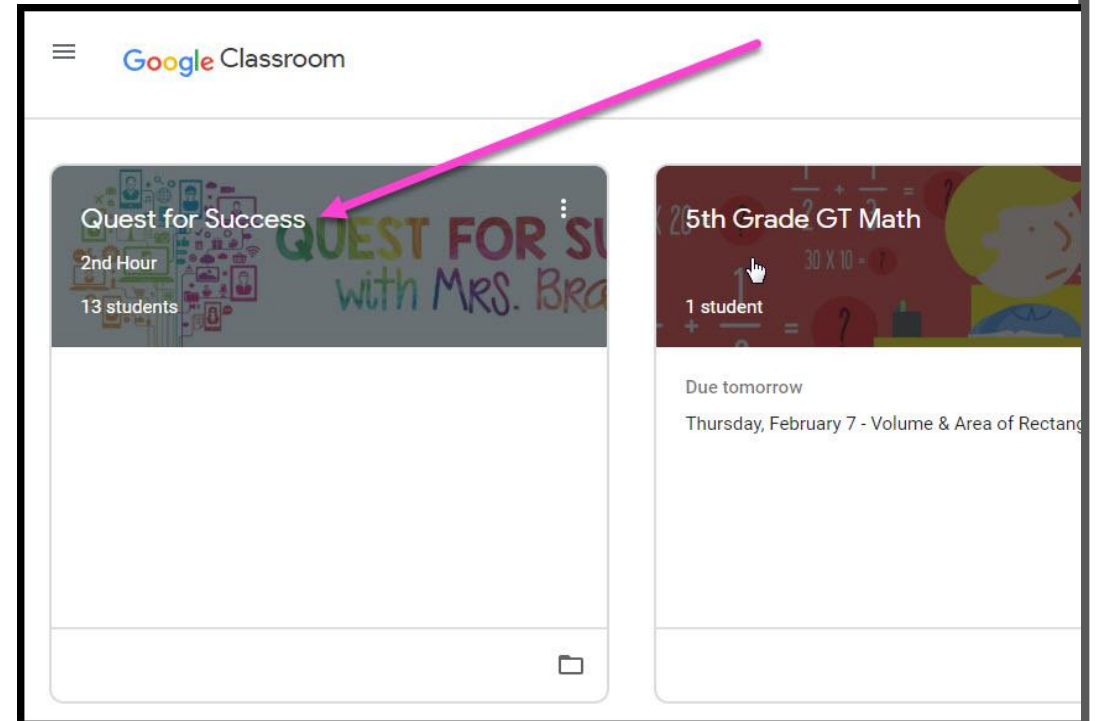

Navigating Classroom

1

Click on the waffle button and then the [Google Classroom](#) icon.

Navigating Classroom

2

Click on the class you wish to view.

Navigating Classroom

 = High Interest for Parents

3

Page tools
(Left side)

The screenshot shows a Classroom page for '3rd hour Science'. The interface includes a top navigation bar with a menu icon (1), the current class name (2), and tabs for Stream (3), Classwork (4), and People (5). On the right side of the top bar are a Waffle Button (6) and a user profile icon (7). The main content area features a header for the class (2) with a background image of tools, an 'Upcoming' section (8) with a 'View all' link, a sharing box, and a section for class updates (9) with a 'See when new assignments are posted' option. A legend at the bottom maps the numbers to their respective UI elements.