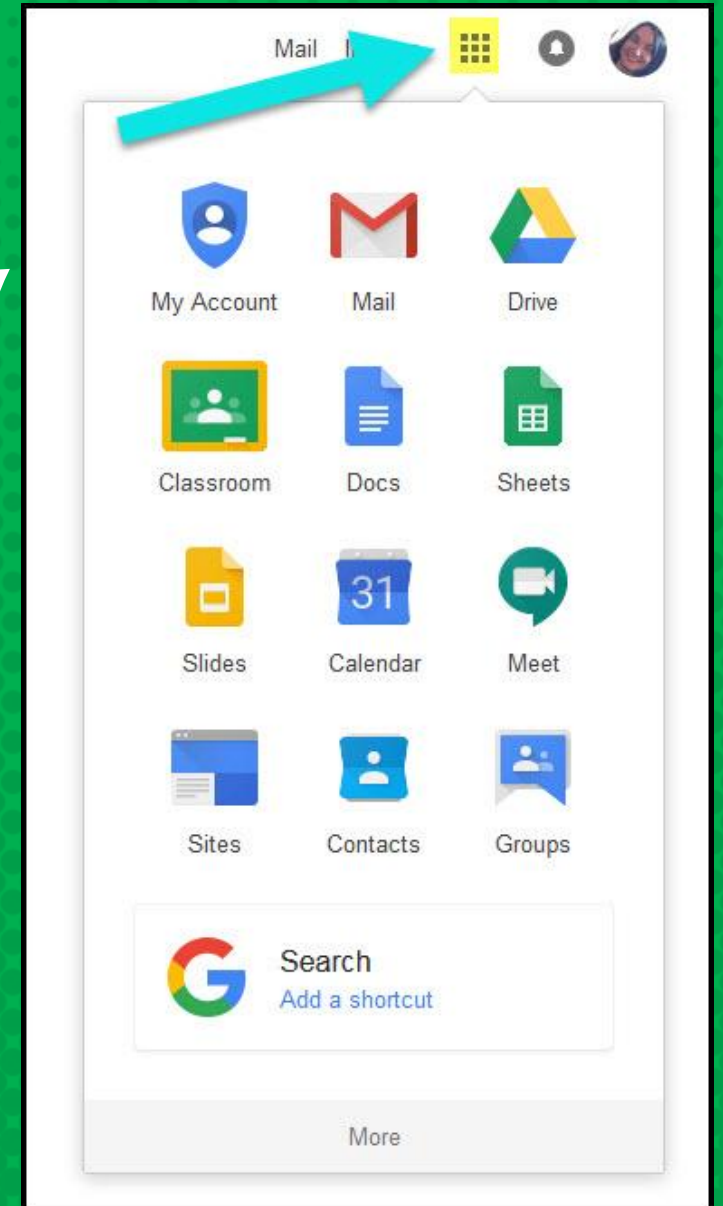

4

Type in your child's
Google Email address
& click "next."

Getting Started

A screenshot of a Google login page. At the top left is the Google logo. Below it, the text "Hi Tanya" is displayed, followed by a small profile icon and the email address "bratton@opsb.info". Underneath is a text input field with the placeholder "Enter your password". To the left of the input field is a link that says "Forgot password?". To the right of the input field is a blue button labeled "NEXT". A red arrow points from a red-bordered box containing the text "Click on Next" to the "NEXT" button.

5

Type in your
PASSWORD
& click "next."

NOW YOU'LL SEE

that you are signed in to
your Google Apps for
Education account!

GOOGLE SUITE

Click on the 9 squares (Waffle/Rubik's Cube) icon in the top right hand corner to see the Google Suite of Products!