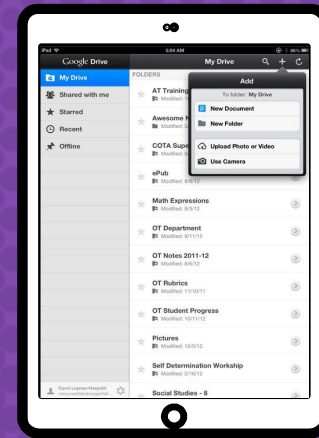

Navigating Classroom

4

Assignment details

The screenshot displays the Classroom interface with the following elements and callouts:

- 1** Classwork Tab
- 2** View your work
- 3** Google Calendar and Class Drive folder
- 4** People
- 5** All topics
- 6** Benchmark Tests
- 7** Assignment Title: For the Week of September 2 - 6
- 8** Assignment Due Date: Due Today
- 9** Assignment Status: Assigned
- 10** Attached files/links: Day 1 - Multistep Equatio... PDF, Day 2 - Variables on Both... PDF, Day 3 - Infinite & No Solu... PDF, Day 4 - Algebraic Propor... PDF
- 11** Click to view assignment

1 Classwork Tab	5 Topics available	9 Assignment Status
2 See your Grades	6 Topic Headings	10 Attached files/links
3 See Due Dates	7 Assignment Title	11 Click to view assignment
4 View your files	8 Assignment Due Date	

ACCESS

ANYWHERE

ANDROID

IPHONE

TABLET

DESKTOP

GOOGLE APPS

allow you to edit Google assignments from any device that is connected to the internet!